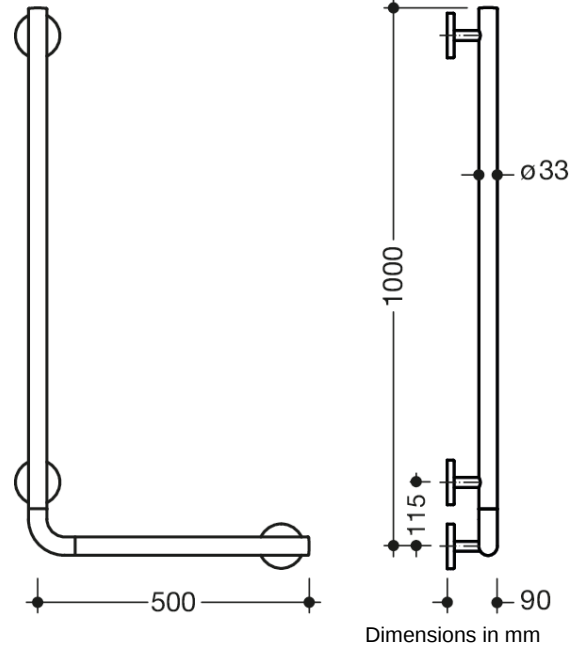

Similar picture

Dimensions in mm

Properties

L-shaped support rail System 800 K

- vertically and horizontally arranged rails connected at right-angles
- for holding on to and providing support
- L-shaped support rail made of high-quality polyamide according to HEWI colour chart
- supports and roses made of high-quality polyamide in the HEWI colour 99 (pure white)
- with continuous, corrosion resistant steel core
- horizontal length 500 mm, vertical length 1000 mm, 90 mm deep, rail diameter 33 mm
- wall connection with discreet supports (diameter 18 mm) perpendicular to wall and flat roses
- rose diameter 80 mm, cap height 13 mm
- easy installation due to individually installed mounting plates made of high-quality stainless steel for hanging the L-shaped support rail
- can be mounted in left hand or right hand position
- including non-corrosive HEWI fixing material.
- fulfils the SIA 500 requirements